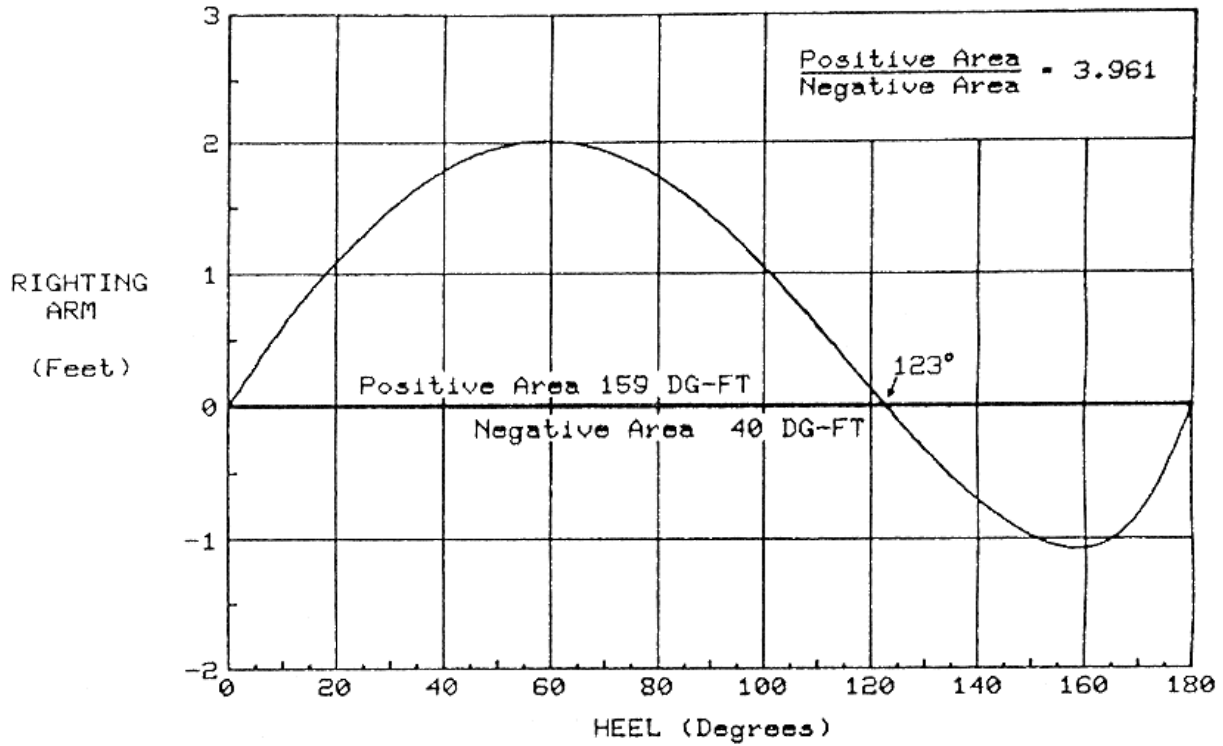

CALCULATED STATIC STABILITY

Yacht ALCHURINGA

PSN10M 33 LOA US-20079

Run: 4/15/83 10:38: 3 Cert 24620

Copyright 1983
USYRU
Box 209
Newport, RI